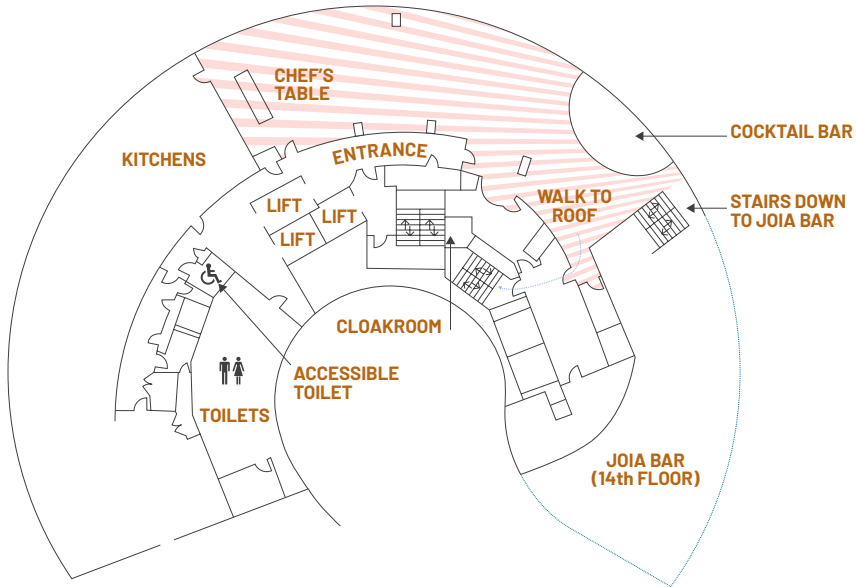

- > Skyline views of London
- > Floor to ceiling windows
- > In-built Stage
- > Dedicated event planner
- > Host desk
- > Manned cloakroom
- > Private toilets on the same floor
- > Added extras:
  - Bespoke celebration cakes
  - Bespoke printed menus
  - Entertainment & DJ recommendations
- > Can be hired in conjunction with JOIA Restaurant and JOIA Rooftop for outdoor space

### MAXIMUM CAPACITY

STANDING GUESTS

140

SEATED GUESTS

81

## JOIA RESTAURANT - 15TH FLOOR

JOIA Restaurant, located on the 15th floor of art'otel London Battersea Power Station, offers guests a relaxed dining experience with a focus on a Portuguese and Spanish style of food offering. The beautiful pink interiors by Russell Sage are inspired by the art deco of the Power Station and rather than have the chef's table secreted away, it's positioned adjacent to the kitchen to capture views of the power station and the kitchen team at work.

- > Option to be hired in combination with JOIA Bar and JOIA Rooftop for use of outdoor space
- > Floor to ceiling views
- > Skyline views of London
- > Dedicated event planner
- > Custom celebration cakes available
- > Private toilets on the same floor
- > Manned cloakroom
- > Host desk
- > Bespoke printed menus available