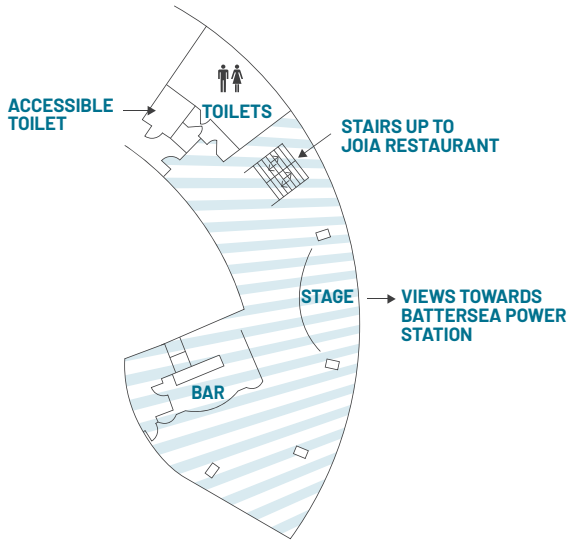

## JOIA BAR - 14TH FLOOR

JOIA Bar is on the 14th floor of art'otel London Battersea Power Station, and offers guests floor-to-ceiling views of the iconic Battersea Power Station. The bar menu is a collection of robust flavours and recipes from Spain and Portugal that are complimented by the extensive drinks list and signature cocktails which are reflective of the colours and qualities of precious gems.