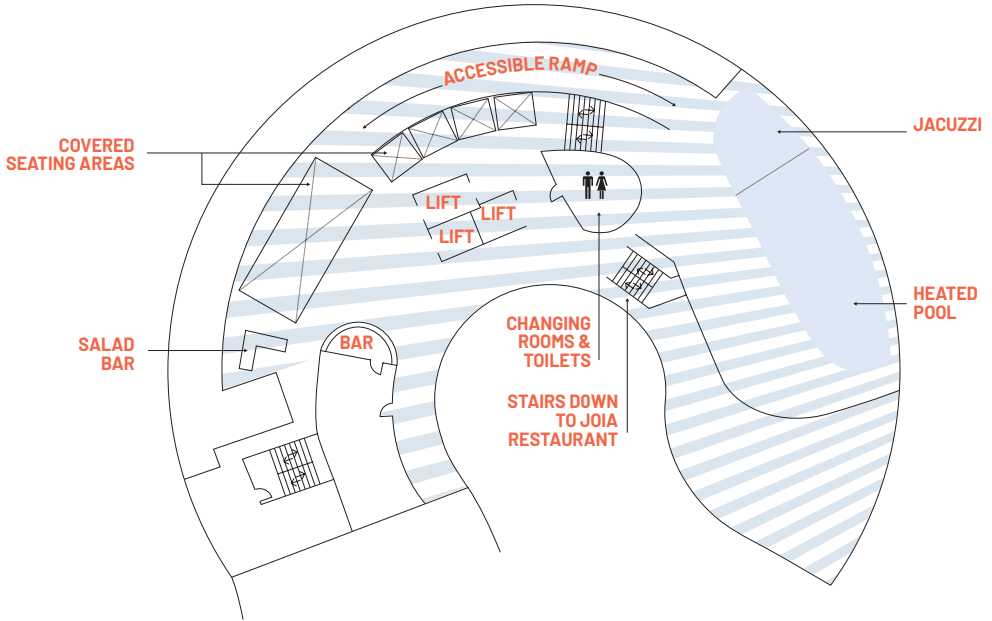

JOIA ROOFTOP - 16TH FLOOR

JOIA Rooftop Bar showcases Henrique Sá Pessoa's favourite summer small plates to share with friends on the al fresco terrace overlooking London from the 16th floor of art'otel London Battersea Power Station.

- > Exclusive use of the infinity pool
- > Skyline views of London
- > Dedicated event planner
- > Custom celebration cakes available
- > Private toilets on the same floor
- > Manned cloakroom
- > Host desk
- > DJ booth
- > Bespoke printed menus available
- > Entertainment/DJ performers can be recommended and booked

MAXIMUM CAPACITY

STANDING GUESTS 250